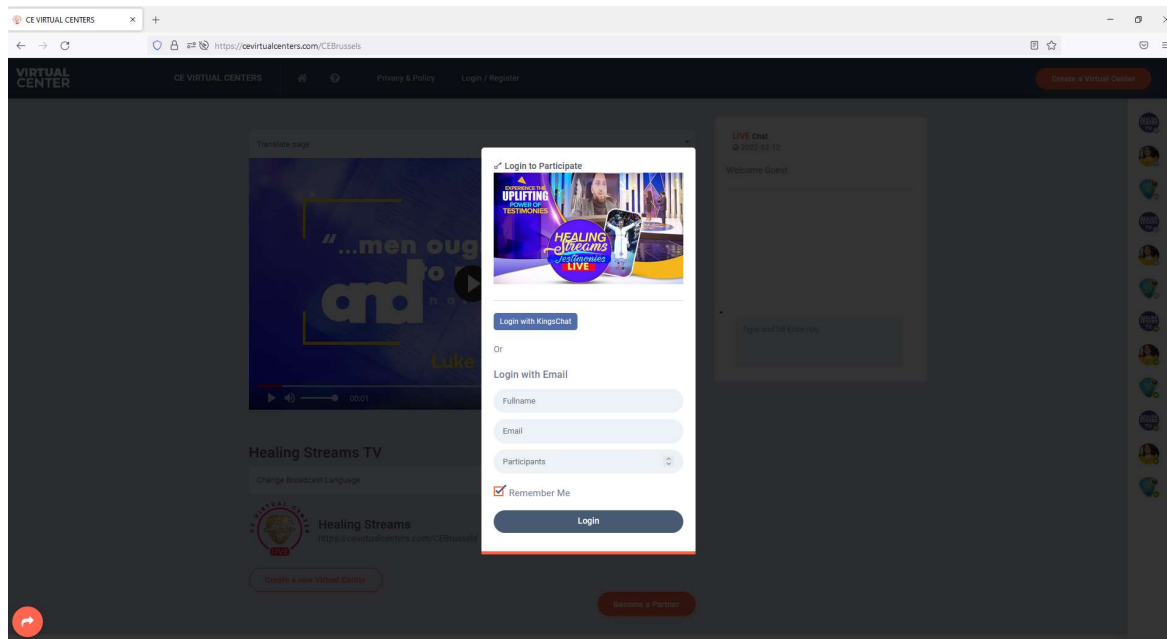

1. Go to <https://cevirtualcenters.com/CEBrussels>

2. If you are on KingsChat, then click the Login with KingsChat button otherwise, provide your Fullname, Email and number of participants in the fields above and click on Login.

3. And you are brought to the virtual center of Christ Embassy Brussels.